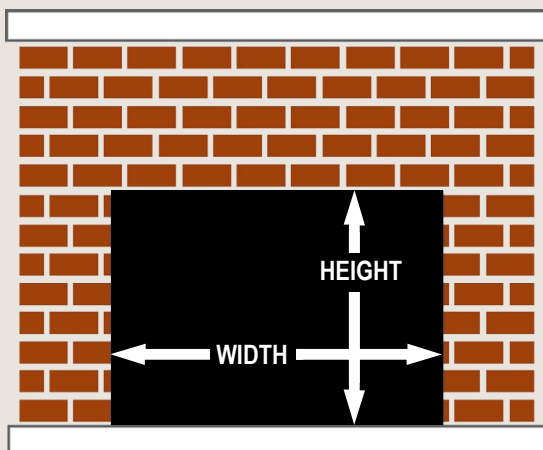

## Glass Fireplace Enclosure

**RR**  
Residential  
Retreat

- Hand crafted, traditional design
- Vintage iron finish
- Low profile, clean look
- Bi-fold doors open 180° for full view of the fire
- Hidden damper control
- Premium handles
- 5 stock sizes cover 90% of existing masonry fireplaces
- 1 year limited warranty

Carson – Vintage Iron

Size	Sku#	Style	Overall Dimensions (width x height)	Fits Openings	
				Width	Height
1	CN-1001	Bifold Style	37.5" X 26"	30" - 37"	22.5" - 25.5"
2	CN-1002	Bifold Style	37.5" X 29"	30" - 37"	25.5" - 28.5"
3	CN-1003	Bifold Style	37.5" X 32"	30" - 37"	28.5" - 31.5"
4	CN-1004	Bifold Style	37.5" X 29"	36" - 43"	25.5" - 28.5"
5	CN-1005	Bifold Style	37.5" X 32"	36" - 43"	28.5" - 31.5"